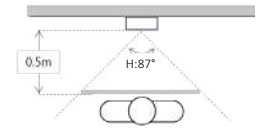

Ethernet	10M/100Mbps Self-adaptive
Network Protocol	TCP/IP

General

Ingress Protection	IP54, IK07
Tamper Switch	1
Installation	Surface & Flush
Material	Stainless Steel
Power	DC 12V
Power Consumption	Work ≤10W
Working Temperature	-30°C to +60°C
Relative Humidity	10%RH–90%RH
Dimensions	129.9mm×32.2mm×140mm
Weight	0.8kg

Dimensions

Application