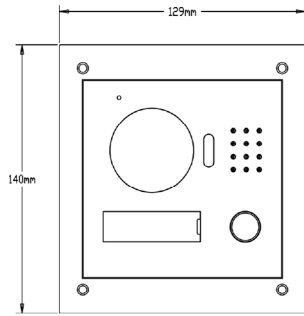

Interface

Door Control	2(1 relay out for main lock, 1 extended by access control module)
Alarm In	2(1ch unlock button, 1ch feedback)
RS485	1

Network

Ethernet	10M/100Mbps Self-adaptive
Network Protocol	TCP/IP

Ethernet	10M/100Mbps Self-adaptive
Network Protocol	TCP/IP

General

Ingress Protection	IP54, IK07
Tamper Switch	1
Installation	Surface & Flush
Material	Stainless Steel
Power	DC 12V
Power Consumption	Work ≤10W
Working Temperature	-30°C to +60°C
Relative Humidity	10%RH–90%RH
Dimensions	129.9mm×32.2mm×140mm
Weight	0.8kg

Dimensions

Application