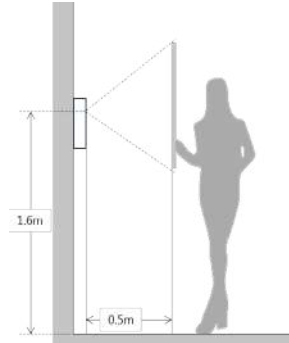

Ethernet	10M/100Mbps Self-adaptive
Network Protocol	TCP/IP

General

Ingress Protection	IP54, IK07
Tamper Switch	1
Installation	Surface & Flush
Material	Stainless Steel
Power	DC 12V
Power Consumption	Work ≤10W
Working Temperature	-30°C to +60°C
Relative Humidity	10%RH–90%RH
Dimensions	129.9mm×32.2mm×140mm
Weight	0.8kg

Dimensions

Application