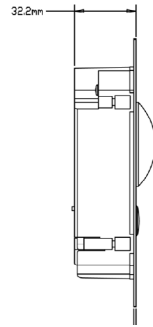

Audio

Audio Compression	G.711
Audio Input	Omnidirectional Mic
Audio Output	Built-in Speaker
Bidirectional Talk	Support Dual-way Bidirectional talk

Operation Mode

Keypad	Single Mechanical Button
--------	--------------------------

Ethernet	10M/100Mbps Self-adaptive
Network Protocol	TCP/IP

General

Ingress Protection	IP54, IK07
Tamper Switch	1
Installation	Surface & Flush
Material	Stainless Steel
Power	DC 12V
Power Consumption	Work ≤10W
Working Temperature	-30°C to +60°C
Relative Humidity	10%RH–90%RH
Dimensions	129.9mm×32.2mm×140mm
Weight	0.8kg

Dimensions

Application