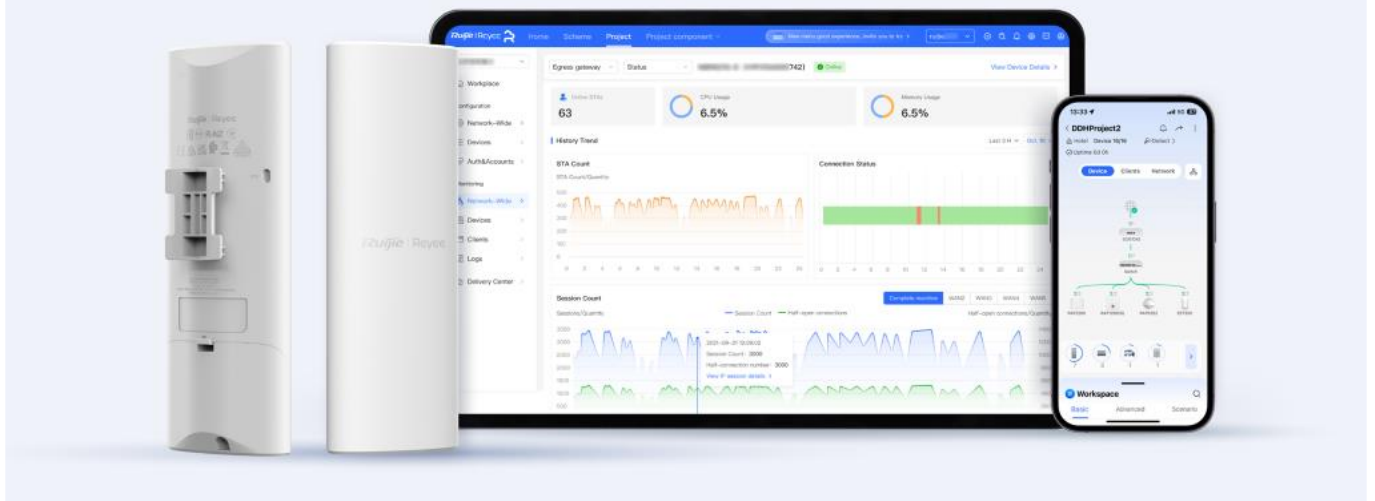

4kV Lightning Protection
15kV ESD Protection

Highlight Features

Highlight Features

Cloud, Make Your Business Easy

- Self-Organizing Network
- Centralized network management
- Cloud portal authentication
- Remote monitoring and maintenance