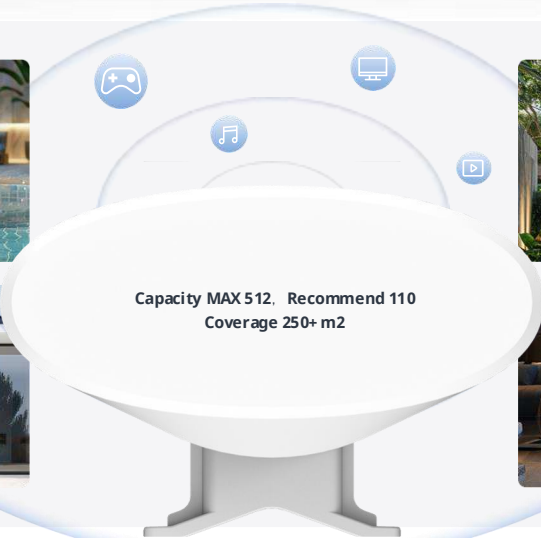

Highlight Features

Featuring A Sleek Design for Deployment Indoors and Outside

Fast & Stable Wi-Fi 6 Speeds
Ideal for Open Space Business
Outdoor Wi-Fi Coverage

More Devices and Wider Coverage
This is what your house's Wi-Fi should be