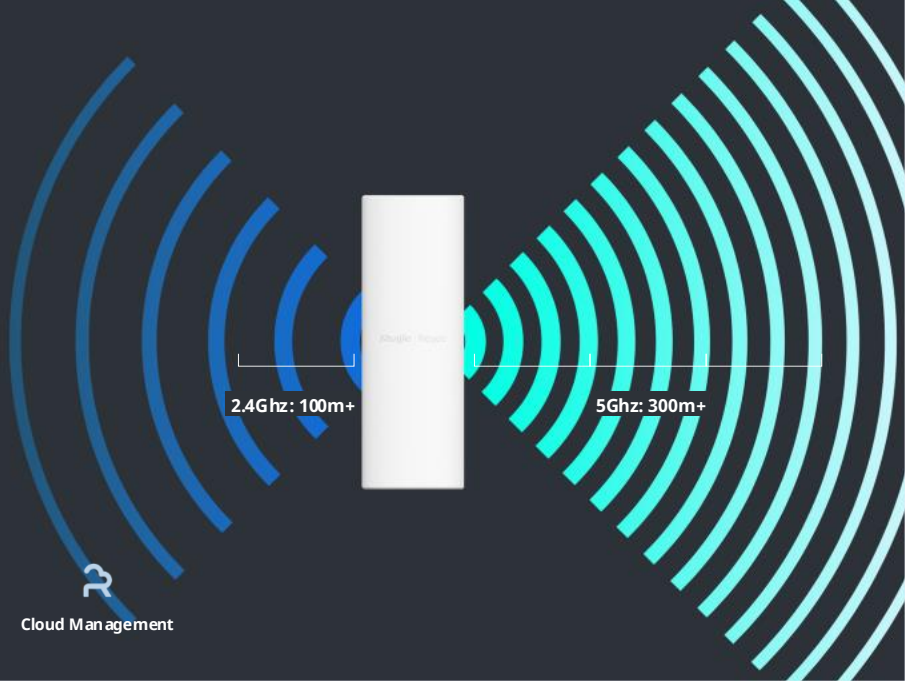

- Reyee Mesh
- IP65
- Smart Build-in Antennas
- Cloud Management

Highlight Features

Refined Appearance

Infinite Art Possible, Unleash limited Space

Consistent Protection, Stable Signal

Weatherproof - Rated as IP65 during Ingress Protection Testing

Raining-Proof

(Within a distance of 2.5 meters) strongly sprayed by water with a flow rate of 12.5 ± 0.625 (L/min)

Dust-Proof

Highest Protection to prevent tiny dust into the inside of device

Surge-Protection