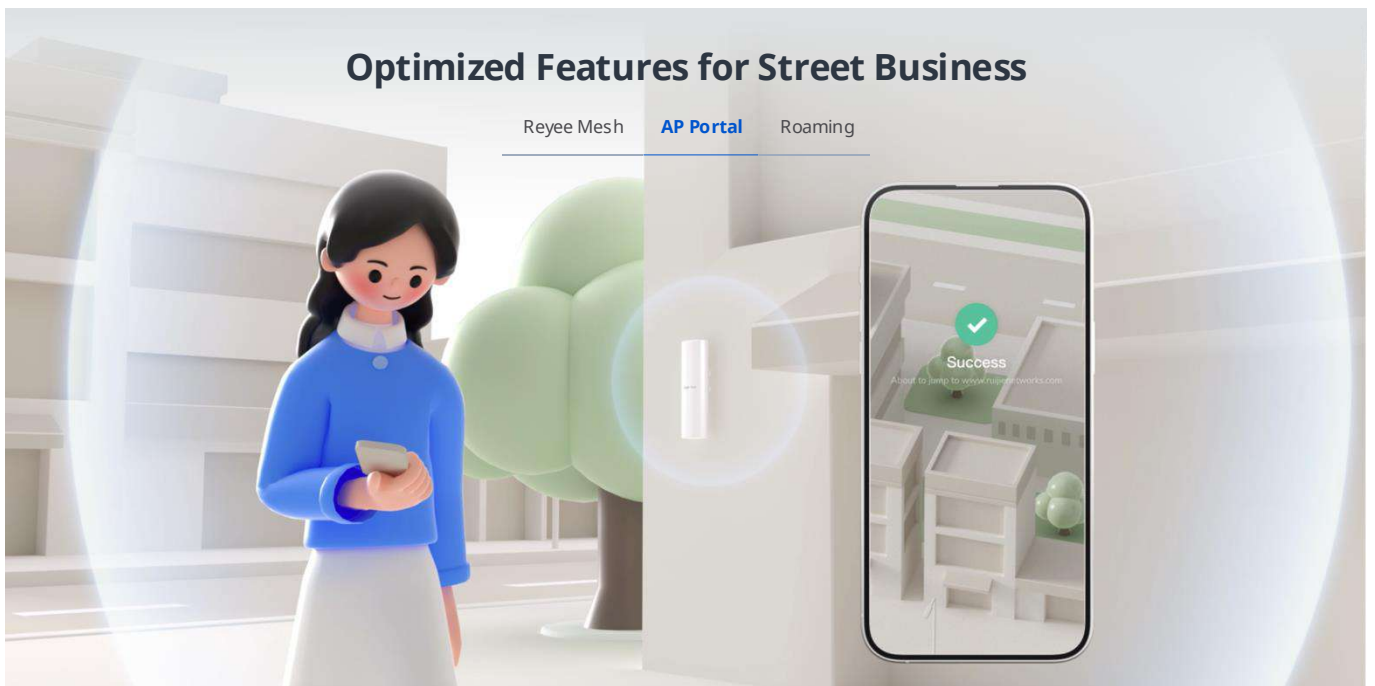

Highlight Features