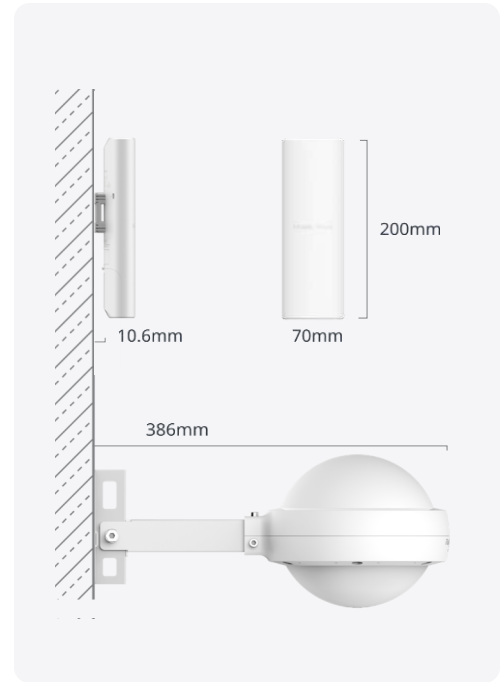

- Reyee Mesh
- IP65
- Smart Build-in Antennas
- Cloud Management

Highlight Features

Refined Appearance

Infinite Art Possible, Unleash limited Space

Consistent Protection, Stable Signal

Weatherproof - Rated as IP65 during Ingress Protection Testing