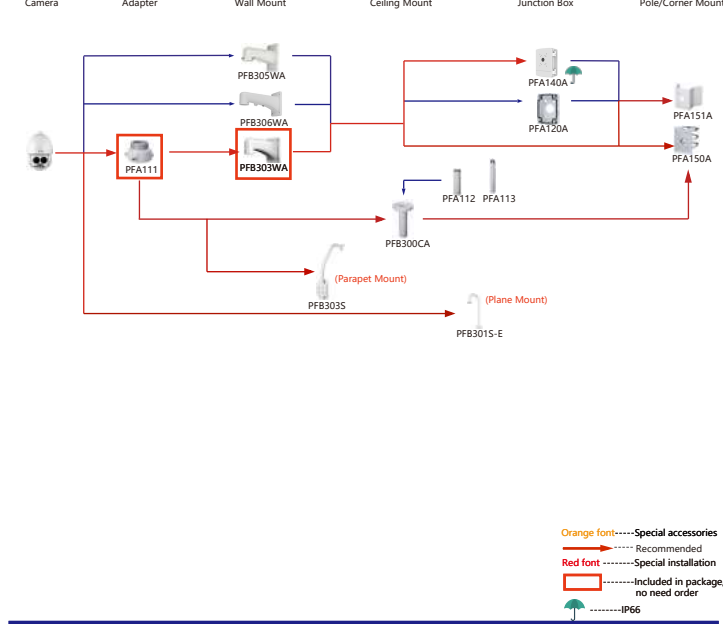

Selection of Thermal Camera