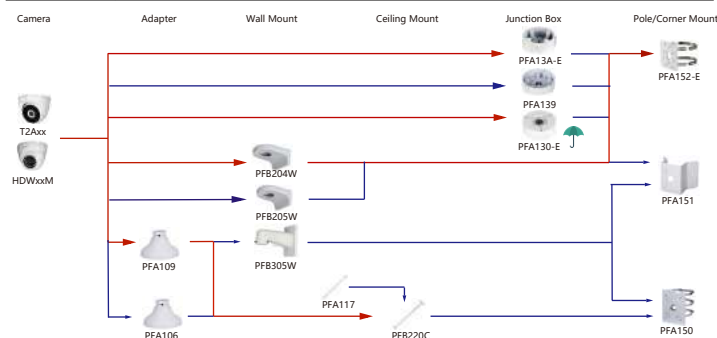

Selection of IP&CVI Eyeball Camera

Shape	IP Camera	CVI Camera
	IPC-HDW4120/4220/4221/4231/4421/4431M	HAC-HDW1100/1200/1220/1400/2221/2231/2401/2241/2501/1230/1500/1800M HAC-T2441/21