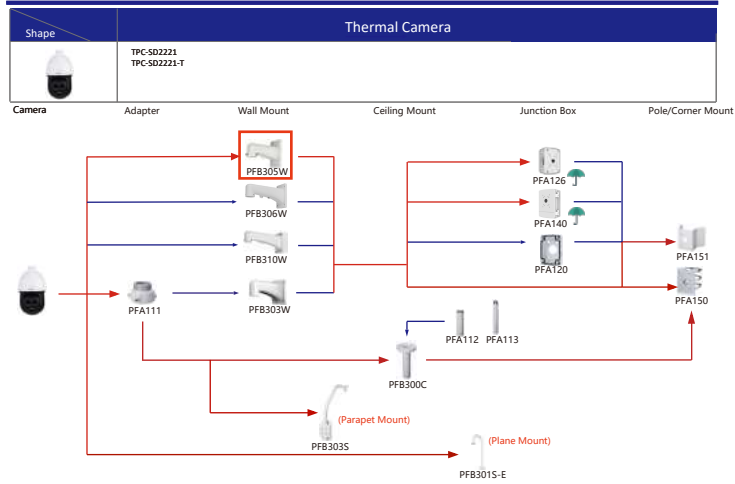

Selection of Thermal Camera