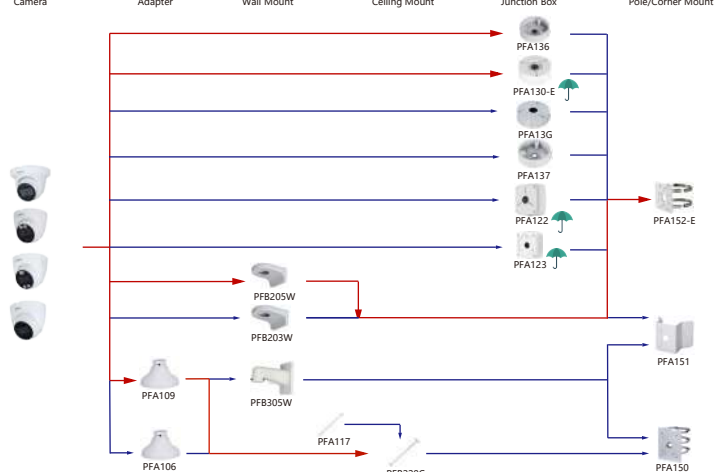

Shape	IP Camera	CVI Camera
		HAC-HDW2501/2241TLMQ-A HAC-HDW1200/1400/1500/1231TLMQ(A) HAC-HDW1400/1200/1500TQ(A) HAC-HDW2501TQ-A HAC-HDW1200TLMQ-A-POC