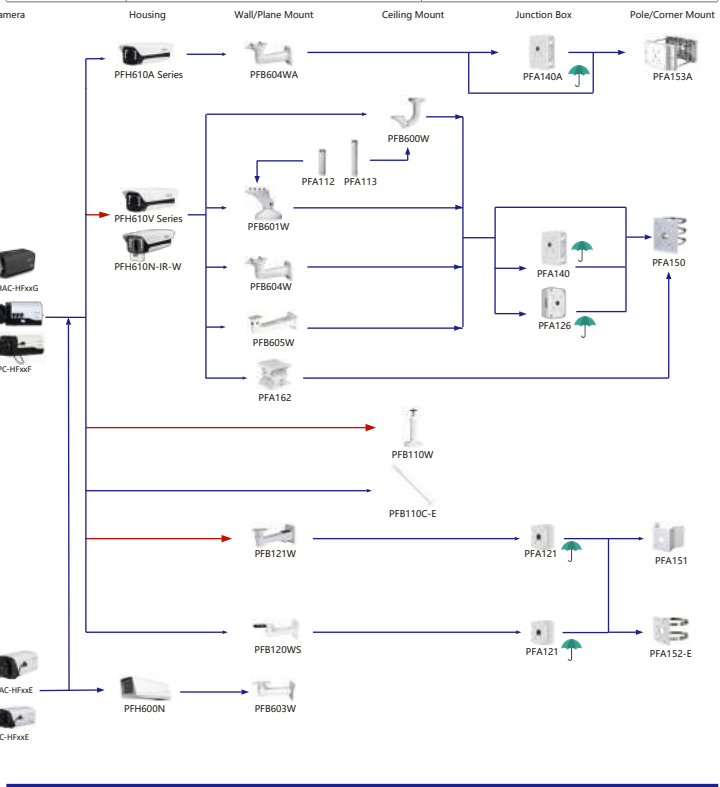

# Camera Accessories Selection

Guide you how to install all the cameras

- Orange font ---- Special accessories
- Green font ---- Not recommended
- Red font ---- Special installation
- Red box ---- Included in package, no need order
- Umbrella icon ---- IP66

## Selection of IP&CVI Box Camera

Shape	IP Camera	CVI Camera
	IPC-HFxwE IPC-HFxwE-E IPC-HFxwE-E-MF IPC-HFxwE-2E-S2	HAC-HFxwE HAC-HFxwE-T IPC-HFxwF-T IPC-HFxwF IPC-HFxwF-FD IPC-HFxwF-FR IPC-HFxwF-E
	IPC-HFxwE-HDMI IPC-HFxwE-T IPC-HFxwF IPC-HFxwF-FD IPC-HFxwF-FR IPC-HFxwF-E	HAC-HFxwE HAC-HFxwE-T