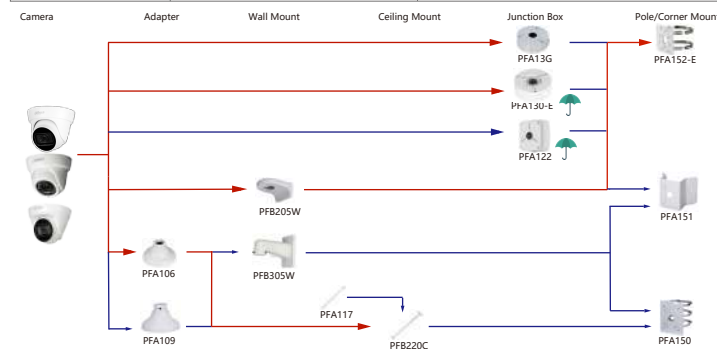

Shape	IP Camera	CVI Camera
	IPC-T1820/40 IPC-T1820-L	HAC-HDW1200/1230/1500/1220SL HAC-HDW1509/1409T(A)-LED HAC-HDW1800T(A)