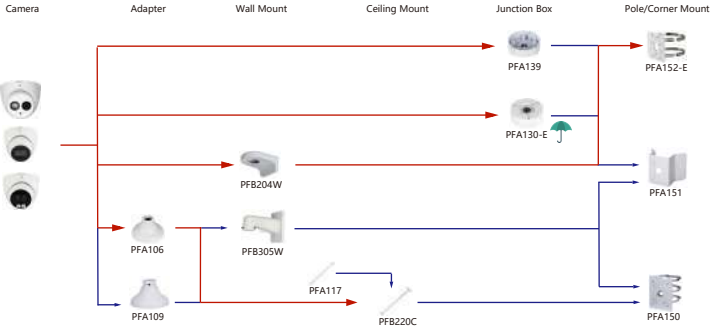

Selection of IP&CVI Eyeball Camera

Shape	IP Camera	CVI Camera
	IPC-HDW4231/4431EM-AS-S4 IPC-HDW5541/5241/5442TM-AS IPC-HDW5541/5241/5442TM-ASE IPC-HDW5341/5442TM-AS-LED IPC-HDW3841/4231/4431/4830EM-AS IPC-HDW4831/4231/4431/4631EM-ASE IPC-HDW4120/4220/4421EM-(AS)	HAC-HDW1100/1200/1220/2221/2401/1400/1230/1500EM-A HAC-HDW1300/1400/1500EM-A-POC HAC-HDW1200/1400/1500EM-POC HAC-HDW1000/1200/1220/2221/2401/1400/2231/2401/1500EM HAC-HDW2802/2402/2241/2601/2249/2501T-A HAC-HDW2249T-A-LED HAC-HDW1509/1409/1239T(A)-LED