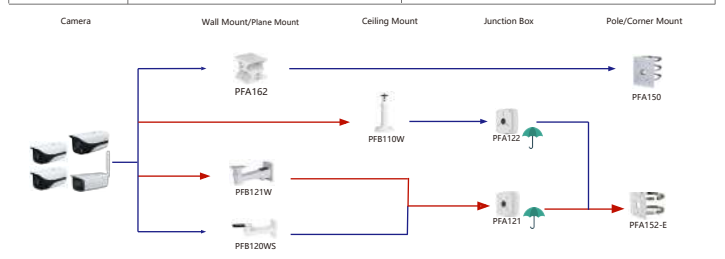

Shape	IP Camera	CVI Camera
	IPC-HFW3241/3441M-AS-I2 IPC-HFW2230M-AS-LED-B IPC-HFW2430/2399M-AS-LED-B-S2 IPC-HFW2230M-AS-LED IPC-HFW3441M-AS-SFC-I2 IPC-HFW2231M-AS-I2-B-S2 IPC-HFW3241DF-AS-4G