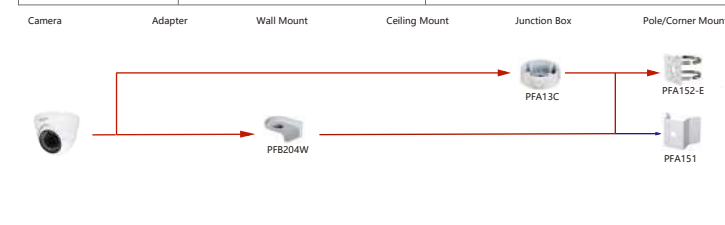

Shape	IP Camera	CVI Camera
		HAC-HDW1100/1200/1220/1400R-VF