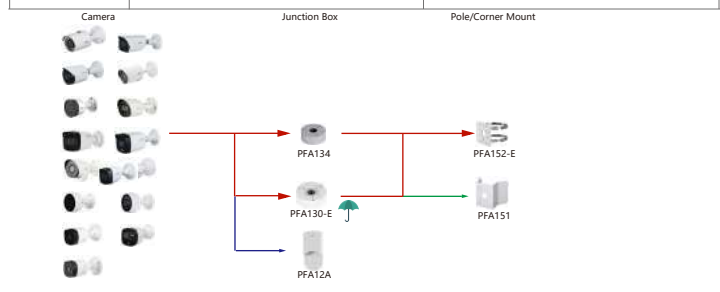

Shape	IP Camera	CVI Camera
	IPC-HFW1020/1120/1220/1320/1320/1420/1420/1431/1431/1531S IPC-HFW3541/3841/3441/3241E-SA IPC-HFW3541/3841/3441/3241E-AS IPC-HFW3449/3249E-AS-NI IPC-HFW3449/3549/3249E-AS-LED IPC-HFW2230/2231/2431/2531/2831S-5-S2 IPC-HFW2239/2439E-SA-LED-S2 IPC-HFW1120/1320S-W IPC-B1820-L IPC-B1820-40	HAC-HFW2221/2231/2241/2401/2501/1000/1100/1200/1220/1230/1400/1500S HAC-HFW4001/1230/1220/1500/1200T HAC-HFW1200/1230/1400/1500S-POC HAC-HFW1230/1500/1200T-A HAC-HFW1230/1400/1500T-A-POC HAC-HFW1230/1500/1220/1200T-L HAC-HFW1230/1500/1200T-A HAC-HFW1000/1100/1220/1400/1230/1500S-L HAC-ME1200/1500B-LED HAC-ME1200/1500D HAC-ME1800B/1509/1500/1200B-LS HAC-ME1200/1500/1800B-L HAC-B2441/51 HAC-B2441/51 HAC-HFW1231/1500/1200/1400CM(A) HAC-HFW1240/2241CM(A) HAC-HFW1231C-A HAC-HFW1500/1209/1200C HAC-HFW1209C-LED HAC-HFW1231TLM-4E(A) HAC-HFW1230/1400/1500T-POC HAC-HFW1200/2241CM-A-POC HAC-HFW1000/1100/1200/1220RM HAC-HFW1800TL(A) HAC-HFW1200TL(A-SS) HAC-HFW1509/1409/1239T(A)-LED HAC-HFW1509/1409/1239T(A)-LED HAC-HFW1509/1409/1239T(A)-LED HAC-HFW1509/1409/1239T(A)-LED HAC-ME1200/1400B-PB HAC-HFW1200/1400/1500C(A) HAC-HFW1209/1239/1509C(A)-LED HAC-HFW1209C(A)-LED HAC-ME1200D-LS