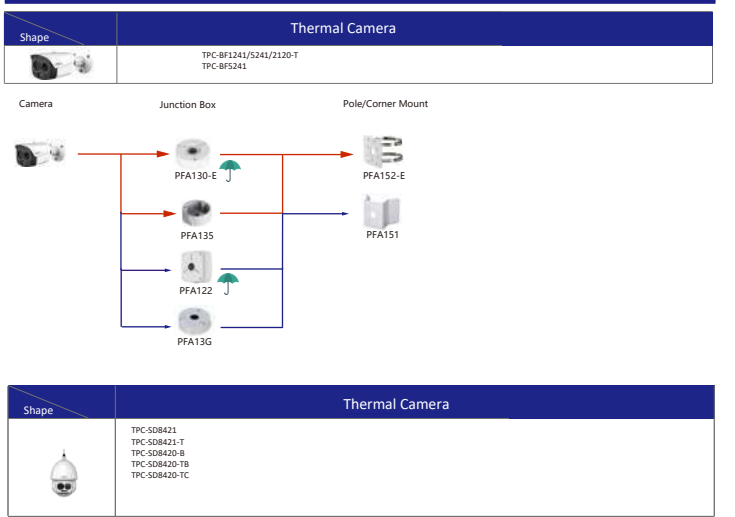

Selection of Thermal Camera