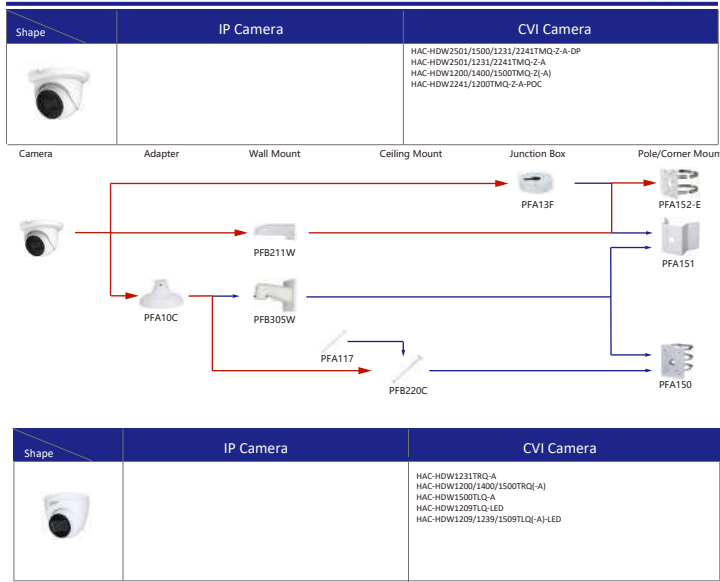

Selection of IP&CVI Eyeball Camera

Shape	IP Camera	CVI Camera
	IPC-HDW4120/4220/4221/4231/4421/4431M	HAC-HDW1100/1200/1220/1400/2221/2231/2401/2241/2501/1230/1500/1800M HAC-T2441/21

Shape	IP Camera	CVI Camera
	IPC-HDW2230/2431/2831/2531/2231T-AS-S2 IPC-HDW2239/2439T-AS-LED-S2	HAC-ME1100/1200/2221/1500/1200E HAC-ME1200/1500E-LED

Selection of IP&CVI Eyeball Camera

Shape	IP Camera	CVI Camera
		HAC-HDW1100/1220/1400/1200R HAC-T1441/51

Shape	IP Camera	CVI Camera
		HAC-HDW2501/2241TLMQ-A HAC-HDW1200/1400/1500/1231TLMQ(A) HAC-HDW1400/1200/1500TQ(A) HAC-HDW2501TQ-A HAC-HDW1200TLMQ-A-POC

Selection of IP&CVI Eyeball Camera

Selection of IP&CVI Eyeball Camera

Selection of IP&CVI Eyeball Camera

Selection of IP&CVI Eyeball Camera

Selection of PTZ Camera

Shape	IP PTZ Camera	CVI PTZ Camera
	SD60131/60225/60230/60430U-HNI SD60130/60200/60220/60230F-HNI SD65F230F-HNI SD65F233XA-HNR SD6AE230F-HNI SD6AE245/530U-HNI SD6AE240/830U-HNI SD60230U-HNI-SL (Stainless steel cameras are not recommended to use universal brackets)	SD6AL240-HNI SD6AL230F-HNI SD6AL245U-HNI SD6AL245U-HNI-IR SD6AL230V-HNI SD6AL445/233/245XA-HNR SD6AL445/233XA-HNR-IR
Camera	Adapter	Wall Mount