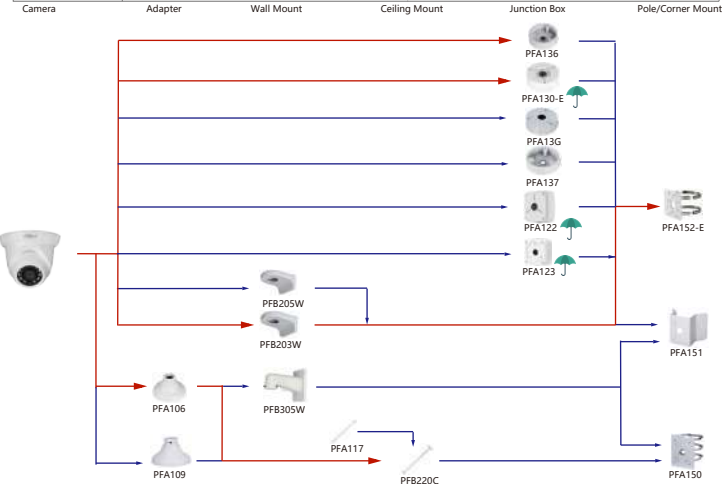

Selection of IP&CVI Eyeball Camera

Shape	IP Camera	CVI Camera
	IPC-HDW1020/1120/1220/1320/1420/1230/1531/1431S	HAC-HDW2221/2231S