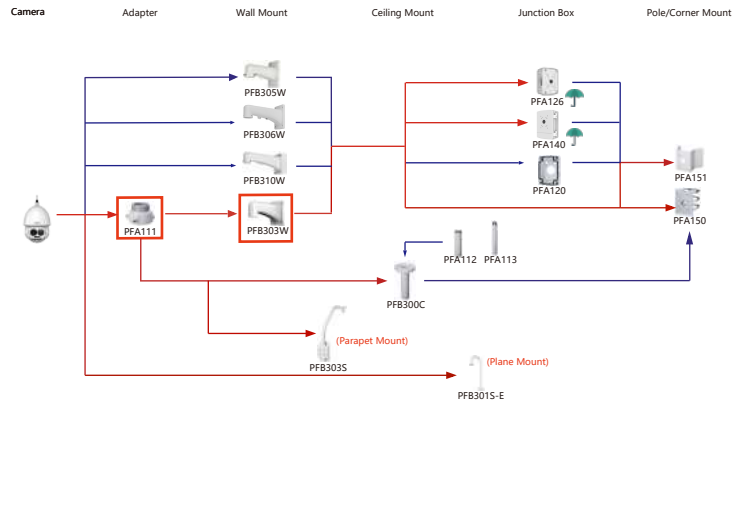

Selection of Thermal Camera