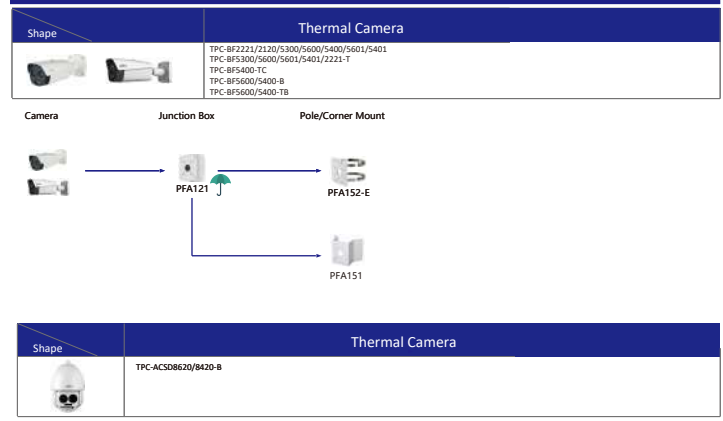

Selection of Thermal Camera