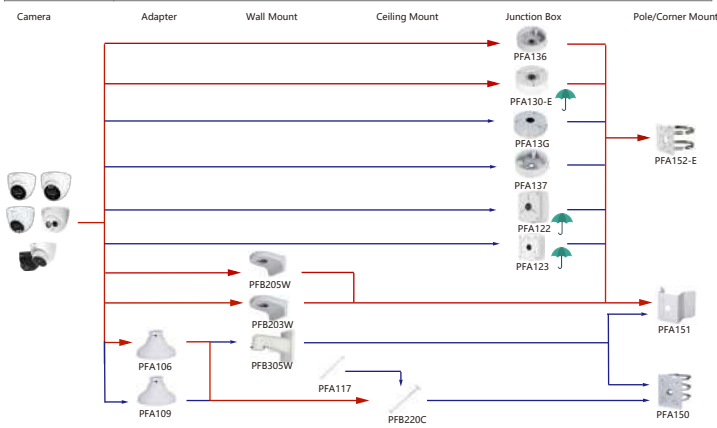

Shape	IP Camera	CVI Camera
	IPC-HDW2230/2431/2831/2531/2231T-AS-S2 IPC-HDW2239/2439T-AS-LED-S2	HAC-ME1100/1200/2221/1500/1200E HAC-ME1200/1500E-LED