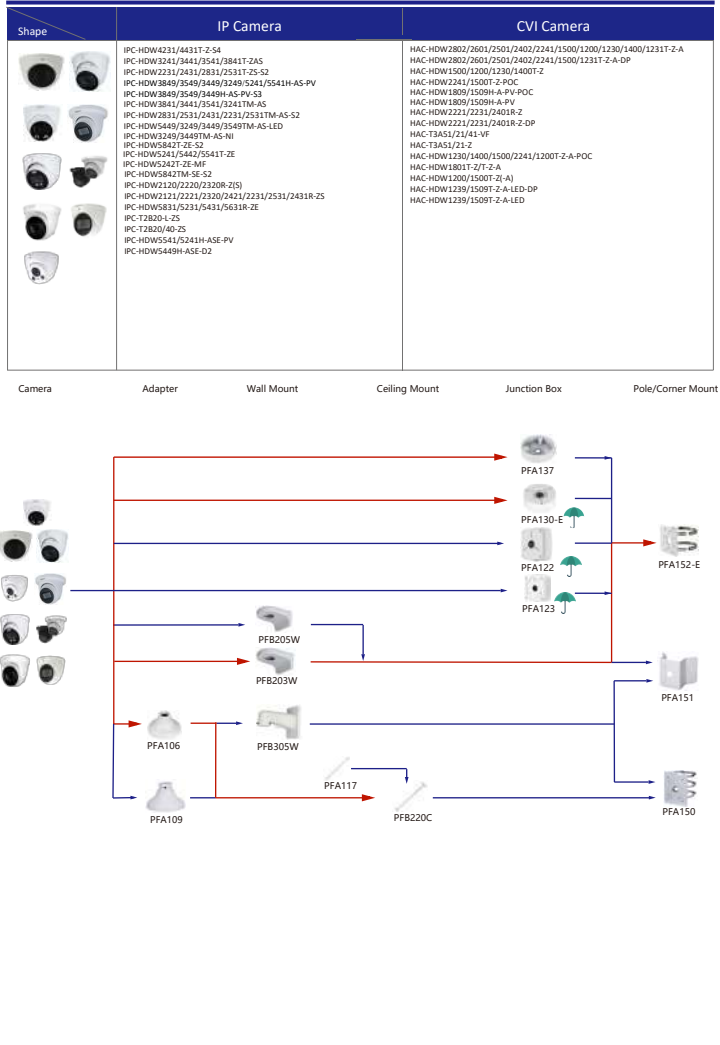

Selection of IP&CVI Eyeball Camera

Shape	IP Camera	CVI Camera
	IPC-HDW4120/4220/4221/4231/4421/4431M	HAC-HDW1100/1200/1220/1400/2221/2231/2401/2241/2501/1230/1500/1800M HAC-T2441/21

Shape	IP Camera	CVI Camera
	IPC-HDW2230/2431/2831/2531/2231T-AS-S2 IPC-HDW2239/2439T-AS-LED-S2	HAC-ME1100/1200/2221/1500/1200E HAC-ME1200/1500E-LED

Selection of IP&CVI Eyeball Camera

Shape	IP Camera	CVI Camera
		HAC-HDW1100/1220/1400/1200R HAC-T1441/51

Shape	IP Camera	CVI Camera
		HAC-HDW2501/2241TLMQ-A HAC-HDW1200/1400/1500/1231TLMQ(A) HAC-HDW1400/1200/1500TQ(A) HAC-HDW2501TQ-A HAC-HDW1200TLMQ-A-POC

Selection of IP&CVI Eyeball Camera

Selection of IP&CVI Eyeball Camera

Selection of IP&CVI Eyeball Camera

Selection of IP&CVI Eyeball Camera

Selection of PTZ Camera

Shape	IP PTZ Camera	CVI PTZ Camera
	SD60131/60225/60230/60430U-HNI SD60130/60200/60220/60230F-HNI SD65F230F-HNI SD65F233XA-HNR SD6AE230F-HNI SD6AE245/530U-HNI SD6AE240/830U-HNI SD60230U-HNI-SL (Stainless steel cameras are not recommended to use universal brackets)	SD6AL240-HNI SD6AL230F-HNI SD6AL245U-HNI SD6AL245U-HNI-IR SD6AL230V-HNI SD6AL445/233/245XA-HNR SD6AL445/233XA-HNR-IR
Camera	Adapter	Wall Mount