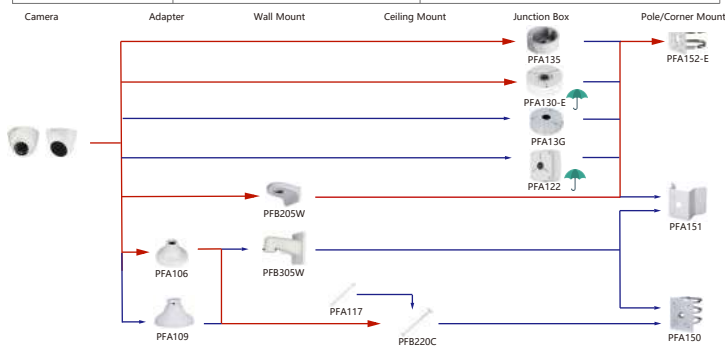

Selection of IP&CVI Eyeball Camera

Shape	IP Camera	CVI Camera
		HAC-HDW1100/1220/1400/1200R HAC-T1441/51