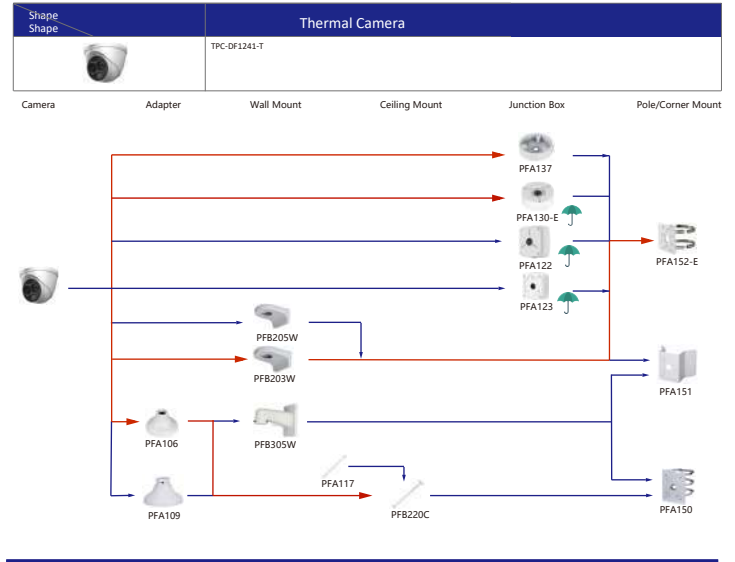

Selection of Thermal Camera