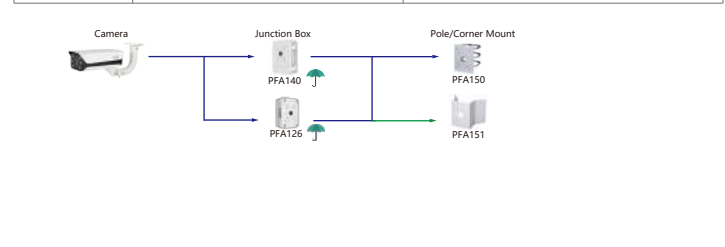

Shape	IP Camera	CVI Camera
	IPC-HFW8242E-24FD-IRA-LED IPC-HFW8242E-220FD-IRA-LED IPC-HFW8242E-24FR-IRA-LED IPC-HFW8242E-220FR-IRA-LED