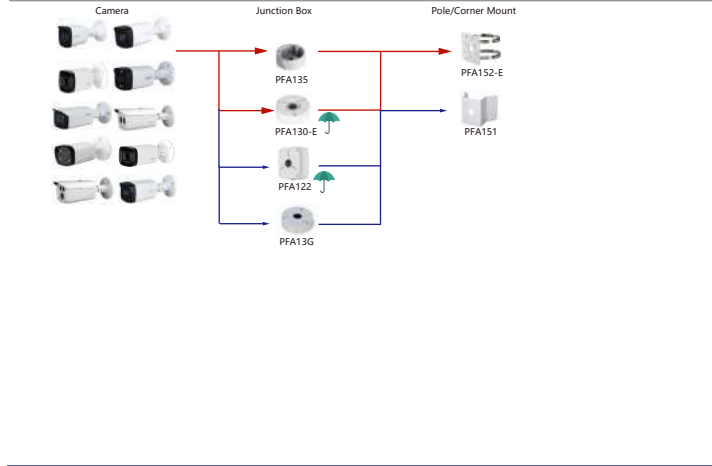

Shape	IP Camera	CVI Camera
	IPC-HFW120/2220/2320R-2S-VFS IPC-HFW120/2220/2320/2330/2421R-2S-VFS-IREG IPC-HFW120D(-AS) IPC-HFW120B(-AS) IPC-B2B20-4D-2S IPC-B2B20-L-2S IPC-HFW5442/5541/5241T-S IPC-HFW5442/5541/5241T-SE IPC-HFW2831/2531/2431/2231T-AS-S2 IPC-HFW4239/4431/4631/4831/5442/5541/5241T-ASE IPC-HFW5821-ASE-S2 IPC-HFW5241/5442T-ASE-NI IPC-HFW5242T-ASE-MF IPC-HFW4431/4231T-S-54 IPC-HFW5541/5241T-AS-PV IPC-HFW5449T-ASE-LED IPC-HFW5241/5442T-AS-LED IPC-HFW2531/2431/2231T-2S-VFS IPC-HFW2831/2531/2431/2231T-2S-2 IPC-HFW3841/3241/3441/3541/T-2S IPC-HFW3541/3841/3241/3441T-2AS IPC-HFW2831/2531/2431/2231T-2AS-2 IPC-HFW3549/3449/3249/3849T1-AS-PV IPC-HFW5849T1-ASE-LED IPC-HFW5449T1-ASE-D2 IPC-HFW5449T1-ZE-LED IPC-HFW3449/3849/3549T1-AS-PV-S3	HAC-ME1809/1509TH-A-PV-POC HAC-ME1809/1509TH-A-PV HAC-ME1800/1509/TH-PV HAC-HFW1500R-Z-IRE-A-DP HAC-HFW1200R-Z-IRE-A-POC HAC-HFW1231TM-IB-A HAC-HFW1231R-Z-A HAC-IBAS171-Z HAC-HFW1231R-Z-A-DP HAC-HFW1100/1200/1220/1400R-VF HAC-HFW1100/1200/1220/1400R-VF-IREG HAC-HFW2221/2231/2401/1200/1230/1400/1500R-Z-IREG HAC-HFW2221/2231/2401R-Z-IREG-DP HAC-HFW2231R-Z-POC HAC-HFW2231/1230/1400/1500R-Z-IREG-POC HAC-HFW2221R-Z-IREG-0722 HAC-HFW1500R-Z-IREG-A HAC-HFW1200/1500R-Z-IREG(-A) HAC-HFW1500R-Z-IREG-A-DP HAC-HFW3401/2231/1100/1200/1220/1400/2231/1230/1500 HAC-HFW1200/1220/1400/2231B HAC-84A21/41/51-VF HAC-HFW1200/1220TH HAC-HFW1200TH-A HAC-HFW1801/1500/1400/1230/1220/1200/1800TH-IB HAC-HFW1801/1500/1400/1230/1220/1200/1800TH-14 HAC-HFW1231TM-IB-A HAC-HFW1200TH-IB-A-POC HAC-HFW2802/2601/2241/2501/2402T-Z-A HAC-HFW2802/2601/2241/2501/2402T-Z-A-DP HAC-HFW2241T-Z-POC HAC-HFW2241T-Z-A-VP-0622 HAC-HFW2501/2241TU-Z-A HAC-HFW2501/2241TU-Z-A-DP HAC-HFW2241TU-Z-A-POC HAC-HFW2802T-A-IB HAC-HFW2241/2249/2501/2402T-IB-A HAC-HFW2249T-IB-A-LED HAC-HFW1509T-A-LED-POC HAC-HFW1509T-A-LED-POC HAC-HFW2249T-A-LED HAC-HFW1800T1-A HAC-HFW1239/1509TU-Z-A-LED-DP HAC-HFW1239/1509/2249TU-Z-A-LED HAC-HFW2501/2241TU-A HAC-HFW2241TU-A-POC HAC-HFW1239/1509MH-A-LED HAC-HFW1239MH-AJ-LED