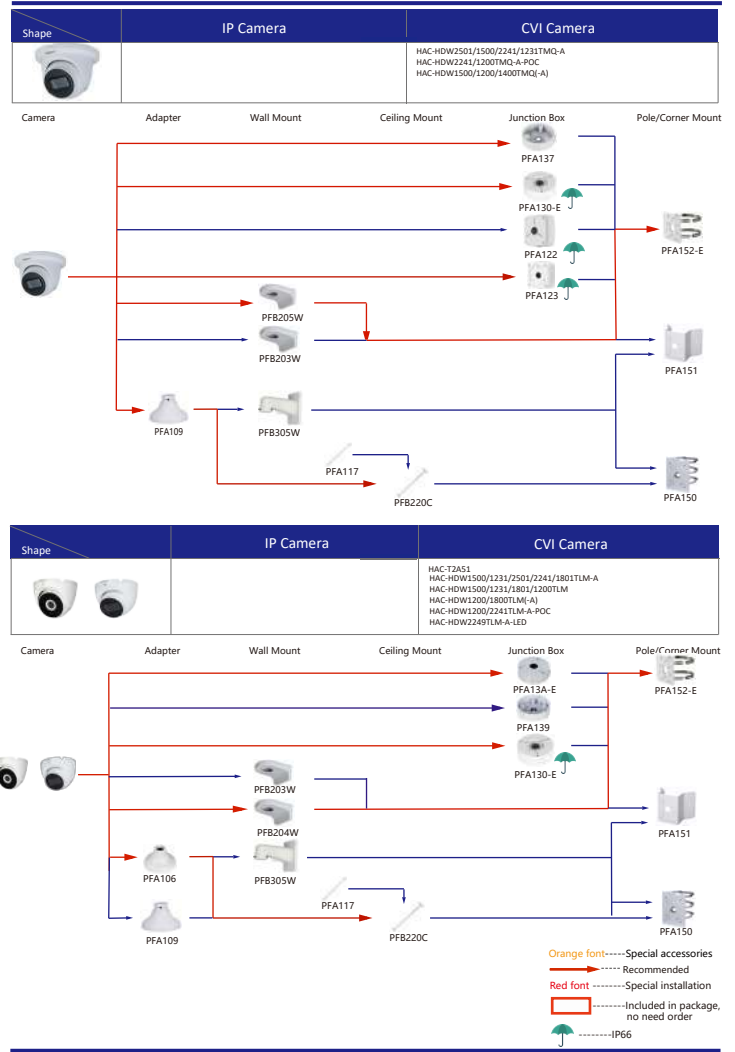

Selection of IP&CVI Eyeball Camera

Shape	IP Camera	CVI Camera
	IPC-HDW4120/4220/4221/4231/4421/4431M	HAC-HDW1100/1200/1220/1400/2221/2231/2401/2241/2501/1230/1500/1800M HAC-T2441/21

Shape	IP Camera	CVI Camera
	IPC-HDW2230/2431/2831/2531/2231T-AS-S2 IPC-HDW2239/2439T-AS-LED-S2	HAC-ME1100/1200/2221/1500/1200E HAC-ME1200/1500E-LED

Selection of IP&CVI Eyeball Camera

Shape	IP Camera	CVI Camera
		HAC-HDW1100/1220/1400/1200R HAC-T1441/51

Shape	IP Camera	CVI Camera
		HAC-HDW2501/2241TLMQ-A HAC-HDW1200/1400/1500/1231TLMQ(A) HAC-HDW1400/1200/1500TQ(A) HAC-HDW2501TQ-A HAC-HDW1200TLMQ-A-POC

Selection of IP&CVI Eyeball Camera

Selection of IP&CVI Eyeball Camera

Selection of IP&CVI Eyeball Camera

Selection of IP&CVI Eyeball Camera

Selection of PTZ Camera

Shape	IP PTZ Camera	CVI PTZ Camera
	SD60131/60225/60230/60430U-HNI SD60130/60200/60220/60230F-HNI SD65F230F-HNI SD65F233XA-HNR SD6AE230F-HNI SD6AE245/530U-HNI SD6AE240/830U-HNI SD60230U-HNI-SL (Stainless steel cameras are not recommended to use universal brackets)	SD6AL240-HNI SD6AL230F-HNI SD6AL245U-HNI SD6AL245U-HNI-IR SD6AL230V-HNI SD6AL445/233/245XA-HNR SD6AL445/233XA-HNR-IR
Camera	Adapter	Wall Mount