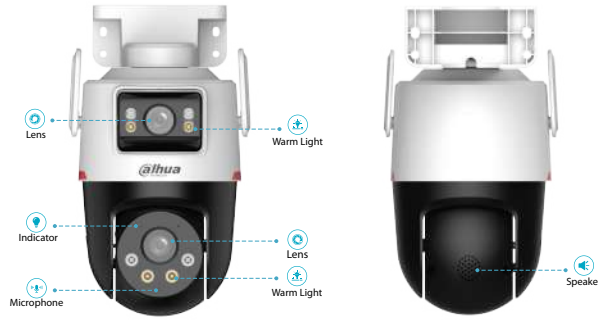

Specifications

Camera

Image Sensor	Channel 1 (PT Lens): 1/2.9" CMOS Channel 2 (Fixed Lens): 1/2.9" CMOS
Max. Resolution	Channel 1-2: 2304 (H) × 1296 (V)
Illumination Distance	Up to 40 m (131.23 ft) (Warm light)
Illuminator Number	4 (Warm light)
Angle Adjustment	Pan: 0° to 352° Tilt: 0° to 90°
Lens Type	Fixed-focal
Focal Length	Channel 1 (PT Lens): 6 mm Channel 2 (Fixed Lens): 2.8 mm
Max. Aperture	F1.0
Field of View	Channel 1 (PT Lens): H: 52°; V: 29°; D: 60° Channel 2 (Fixed Lens): H: 89°; V: 48°; D: 105°

Intelligence

Human Detection	Yes
Vehicle Detection	Yes

Audio and Video

Video Compression	H.265; H.264; H.264H; H.264B; MJPEG (Only supported by sub stream)
Video Frame Rate	Main stream: 2304 × 1296@(1–20 fps) sub stream: 640 × 360@(1–25/30 fps) *The values above are the max. frame rates of each stream; for multiple streams, the values will be subjected to the total encoding capacity.
Video Bit Rate	H.265: 512 kbps–4096 kbps
Day/Night	Color/B/W
WDR	120 dB
Motion Detection	OFF/ON (4 areas, rectangular)
Image Rotation	0°/180°
Built-in MIC	Yes, built-in Mic
Built-in Speaker	Yes, built-in speaker

Audio Compression G.711a; G.711Mu; PCM; G.726

Network

Network Port	RJ-45 (10/100 Base-T)
Wi-Fi	IEEE 802.11b/g/n 2.4 G, EIRP≤20 dBm@2400–2483.5 MHz (CE)
Wi-Fi Pairing	Bluetooth pairing
Storage	Micro SD card (support max. 256 GB)
Management Software	Smart PSS Lite; DSS; DMSS
Mobile Client	Android;iOS

Function

Abnormal Sound Alarm Yes

General