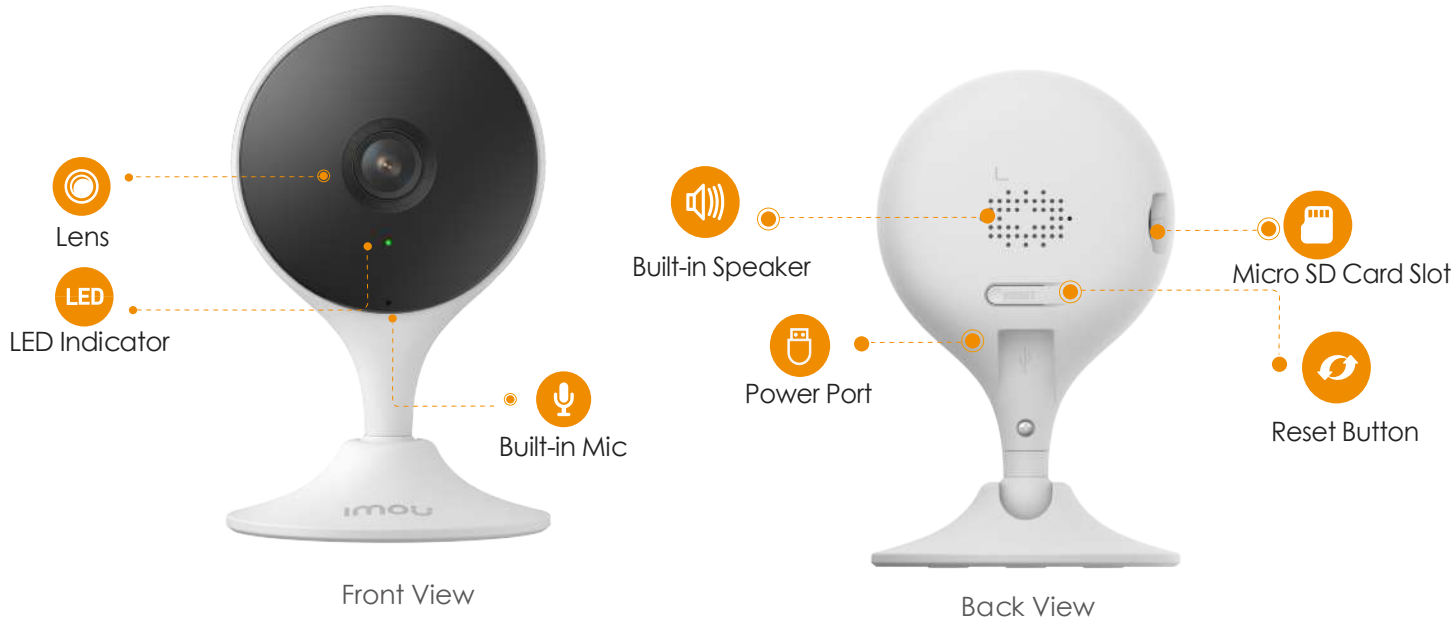

Specifications

Camera

1/3" 3Megapixel Progressive CMOS
3MP(2304 x 1296)
Night Vision: 10m (33ft) Distance
2.8mm Fixed Lens
Field of View : 112° (H), 60° (V), 133° (D)

Video & Audio

Video Compression : H.265/H.264
Up to 25fps Frame Rate
8xDigital Zoom
Two-way Audio

Notice Management

Motion Detection
Human Detection
Configurable Region
Abnormal Sound Alarm

Network

Wi-Fi:IEEE802.11b/g/n/ax,Wi-Fi 6,50m Open Field
imou App: iOS, Android
Onvif

Auxiliary Interface

Micro SD Card Slot (up to 512GB)
Built-in Mic & Speaker
Reset Button

General

DC 5V1A Power Supply
Power Consumption:<5W
Working Environment:-10° C~+45° C., Less Than 95%RH
Dimensions: 68 x 33 x 106.6mm
Weight: 0.083kg(0.183lb)
CE

What's in the box

- 1x Camera
- 1x Quick Start Guide
- 1x Power Adapter
- 1x Power Cable
- 1x Screw Package
- 1x Mounting Foam
- 1x Installation Position Map