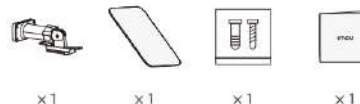

4m Connection Cable

The 13ft (4m) cable allows for flexibility when choosing the location of your solar panel and ensures it can get maximum sunlight exposure.

Type-C

Reinforced Type-C cable with special joint design for extra protection and durability, effectively prolong the service life.

Conversion rates: ≥22%

Device Dimensions: 263.8x171.7x18.5mm(10.39x6.76x0.728inch)

Device Weight: 550g (1.21lb)

CE

What's in the box

- 1x Solar Panel
- 1x Mounting Bracket
- 1x Screw and Wall Anchor pack
- 1x Quick Start Guide