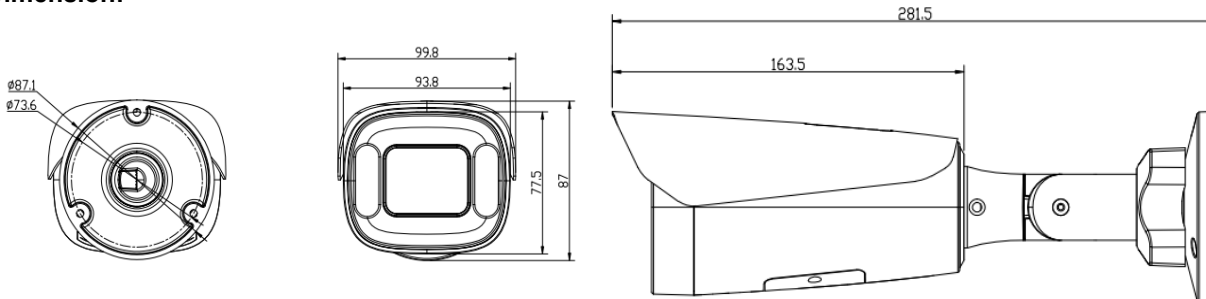

2MP HD IR Bullet Camera

DLX-V727

dLux®

Equipos y Accesorios para Video- Vigilancia

Features

- ▶ 2MP HD Analog output(CVI),TVI,AHD,with OSD cable ,easy to change the mode
- ▶ 1/2.8" High-Performance Progressive CMOS
- ▶ No Delay, Lossless, Long Distance transmission Up to 400M
- ▶ 2.8-12mm Lens
- ▶ Support ICR/DNR /DWDR
- ▶ Low illumination

Parameter	Name	Description
Camera	Image Sensor	1/2.8" 2MP Progressive CMOS(IMX323)
	Resolution	1920*1080
	System	Default NTSC, support PAL
	Minimum Illumination	Color: 0.01 lux @ (F1.2, AGC ON), 0 lux with IR
	Electronic shutter	PAL: 1/25s to 1/50,000s; NTSC: 1/30s to 1/60,000s
	Lens	2.8-12 mm
	IR LEDs	6 PCS array leds
	SNR	>52 dB
	IR distance	60 m
	Video Frame Rate	1080P@25fps, 1080P@30fps
	4 in 1 with OSD cable	Default CVI, support TVI,AHD,CVBS
Menu	D&N	Support ICR EXT/Auto / Color/ BW (Black and White)
	WDR	DWDR
	White Balance	ATW / MWB
	BLC	Support
	Image Setting	Brightness, Sharpness, Digital Noise Reduction,color,Saturation
	Language	English
General	Power Supply	12VDC ± 10 %;
	Video Output	1.0Vp-p Composite Output (75Ω / BNC)
	Operating Conditions	(-20° C to 60° C), Humidity 90% or less (non-condensing)
	Protection Level	IP66
	Power Consumption	Max. 8W(IR on)
	Dimensions	282*100*87mm

Dimension:

dLux®