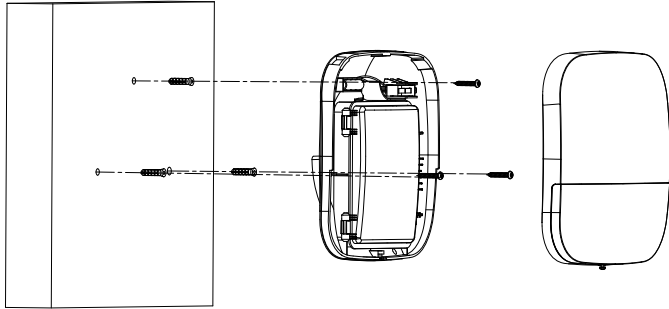

Ordering Information

Type	Model	Description
Wireless outdoor siren	DHI-ARA13-W2	Wireless outdoor siren

Installation

Dimensions (mm[inch])