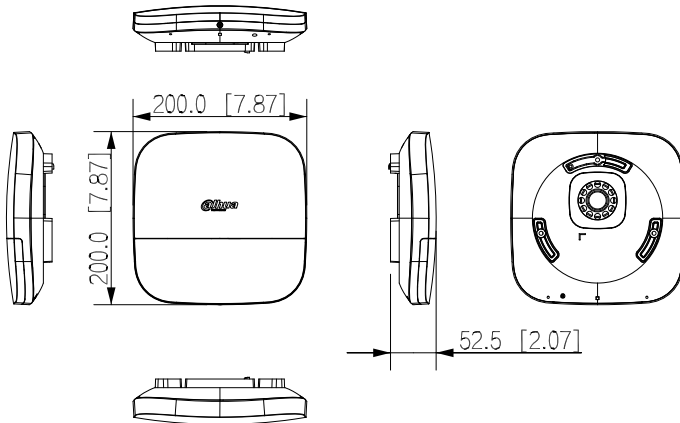

General

Power Supply Mode	Battery (default), 12 VDC
Battery Model	CR123A
Battery Life	4 CR123A batteries can be used for 3.4 years (if triggered fortnightly and the alarm sounds for 120 s each time with a battery efficiency of 80%)
Operating Temperature	–25 °C to +60 °C (–13 °F to +140 °F)
Operating Humidity	10%–90% (RH)
Product Dimensions	200 mm × 200 mm × 52.5 mm (7.87" × 7.87" × 2.07") (L × W × H)
Packaging Dimensions	255 mm × 239 mm × 64 mm (10.04" × 9.41" × 2.52") (L × W × H)
Net Weight	610 g (1.34 lb)
Gross Weight	920 g (2.03 lb)
Installation	Wall mount
Casing	PC + ABS
Protection	IP65
Certifications	CE; FCC

Ordering Information

Type	Model	Description
Wireless outdoor siren	DHI-ARA13-W2	Wireless outdoor siren

Installation

Dimensions (mm[inch])

Application

Wireless Door Detector

Wireless PIR Detector

Wireless Keyfob