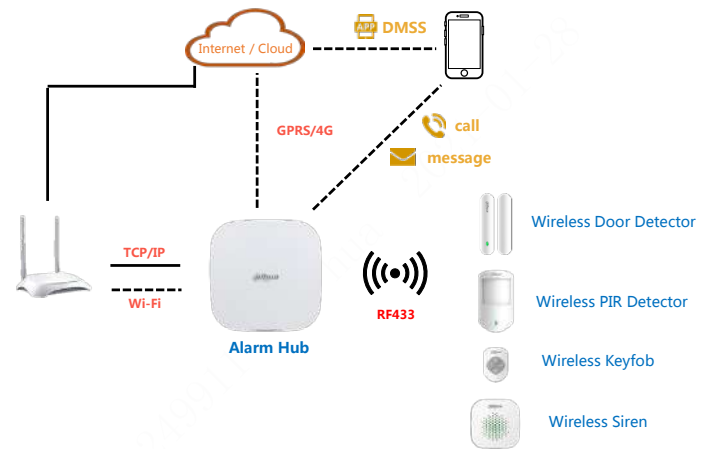

Application