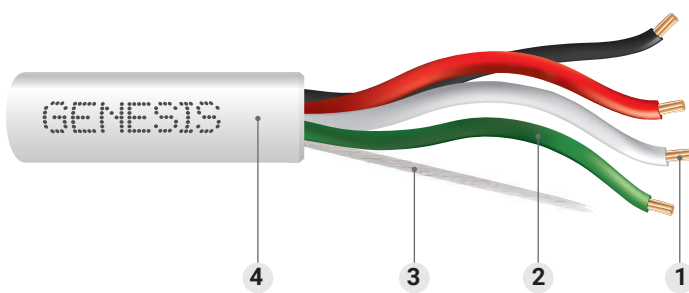

# Multiconductor Unshielded Cable Riser

## Construction

- 1. Conductor:** Bare Copper conductors for excellent conductivity and low voltage drop
- 2. Insulation:** Polypropylene
- 3. Rip Cord:** Durable rip cord for efficient jacket stripping and removal
- 4. Jacket:** PVC  
Countdown® Length Markings for easy tracking of usage and remaining cable

## Specifications

- UL 1666 – Riser Rated
- CSA C22.2 No. 2556 - FT4 Rated
- UL 444 – Communication Cables, Type CMR (22 AWG – 16 AWG)
- UL 1424 – Cables for Power-Limited Fire-Alarm Circuits, Type FPLR
- UL 13 – Power-Limited Circuit Cables, Type CL3R
- Sunlight Resistant Rated
- REACH/RoHS Compliant
- Rated for 300 Volts
- Rated for -20°C to 75°C